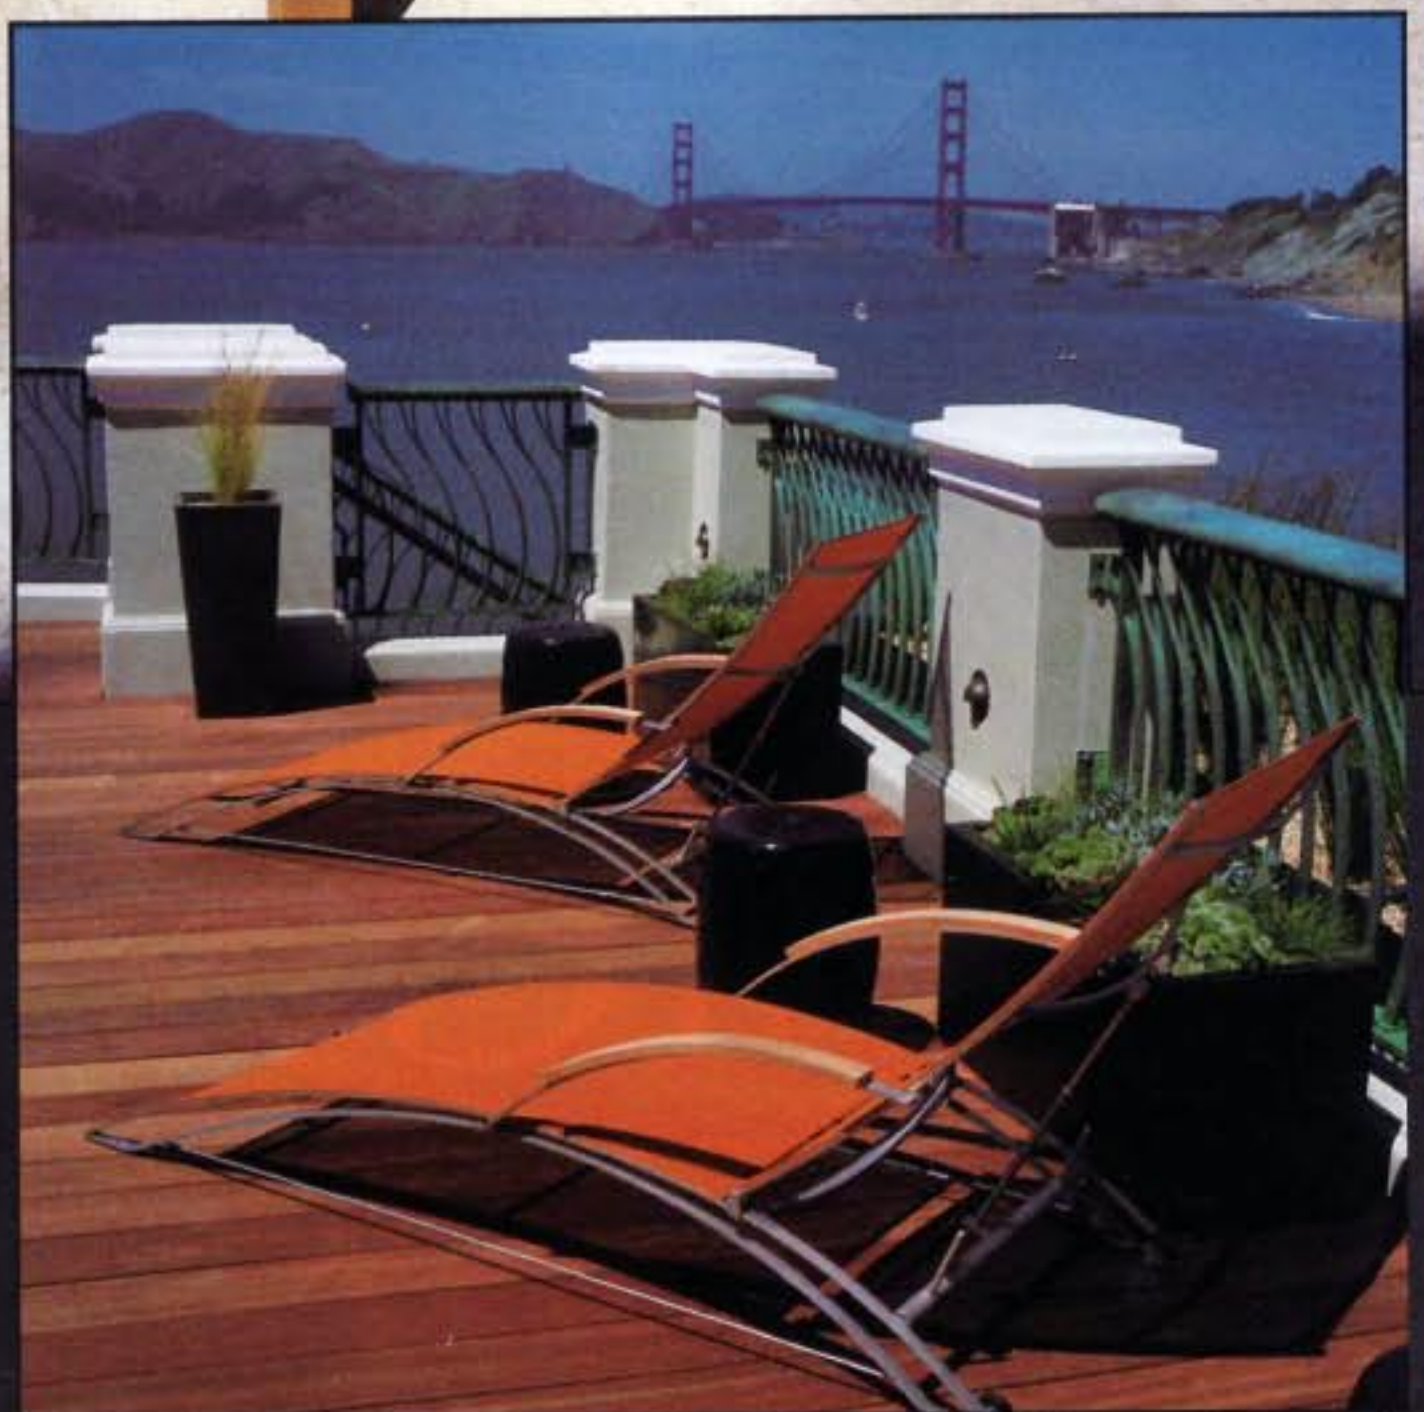

california HOME & DESIGN

The Magazine of Design Excellence

SEACLIFF
SPECTACULAR
in San Francisco

WINE COUNTRY
ENTERTAINING

PENINSULA
PENTHOUSE
with Panache

ROOMS WITH
A VIEW!

Apr '04 www.18media.com \$5.00

0 56698 83147 1

CLIFFSIDE GARDEN

Chris Jacobson, Michael Bliss

GardenArt Group, Los Gatos

The 2004 San Francisco Decorator Showcase will be held April 24 – May 23 and features a remarkable Tudor Revival-style mansion, which for the past half century has been the diplomatic home of the British consul general. Many distinguished dignitaries, including members of the Royal Family, have visited this 11,000-square-foot manse built by famed architect Lewis Hobart (also known for creating San Francisco's Grace Cathedral). Tickets are \$25 and may be purchased by phone or on the web. 415.447.5830. www.decoratorshowcase.org